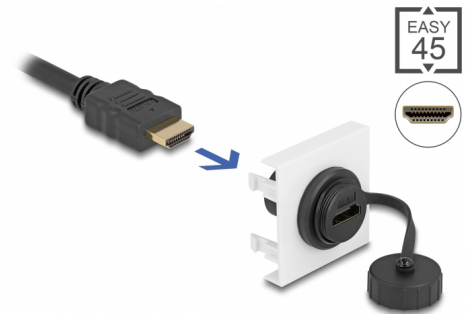

# Delock Easy 45 HDMI Module 45 x 45 mm

## Description

This Easy 45 module by Delock is designed to provide a HDMI female port. The simple snap-in mechanism ensures that the cover is firmly in place and can be easily and toolless changed if necessary.

## Easy 45 connects

Easy 45 is a variable, modular system that allows components such as sockets, HDMI or USB connections to be added according to your needs. The Easy 45 modules are standardised and can be mounted in various module holder or cable ducts. Easy 45 builds the interface between electrical, network and system installation and many peripheral devices such as TV, monitors, printers, laptops and much more.

## Technical details

- Connectors: 2 x HDMI-A female
- Resolution up to 3840 x 2160 @ 60 Hz (depending on the system and the connected hardware)
- Supports CEC 2.0 control commands
- Supports HDCP 2.2 (High-Bandwidth Digital Content Protection)
- Supports HDR
- With sealing cap
- Material: plastic
- Suitable for module holder Delock Easy 45
- Suitable for 45 mm cable duct with minimum depth 45 mm
- Module size: 45 x 45 mm
- Dimensions (LxWxH): ca. 45.0 x 45.0 x 41.0 mm
- Colour: white