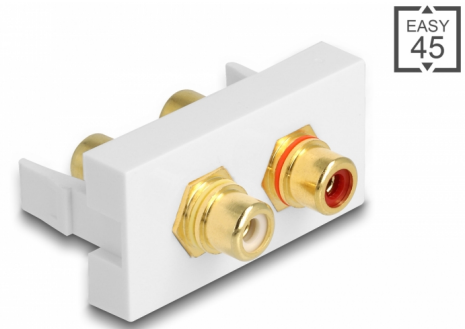

Delock Easy 45 Module 2 x RCA female port, red / white ring 22.5 x 45 mm

Description

This Easy 45 module by Delock is designed to provide two RCA female ports. The simple snap-in mechanism ensures that the cover is firmly in place and can be easily and toolless changed if necessary.

Easy 45 connects

Easy 45 is a variable, modular system that allows components such as sockets, HDMI or USB connections to be added according to your needs. The Easy 45 modules are standardised and can be mounted in various module holder or cable ducts. Easy 45 builds the interface between electrical, network and system installation and many peripheral devices such as TV, monitors, printers, laptops and much more.

Item no. 81396

EAN: 4043619813964

Country of origin: China

Package: Zip poly bag

Technical details

- Connectors:
external: 2 x RCA female
internal: 2 x RCA female
- Material: ABS plastic
- Suitable for module holder Delock Easy 45
- Suitable for 45 mm cable duct with minimum depth 45 mm
- Module size: 22.5 x 45 mm
- Dimensions (LxWxH): ca. 22.5 x 45.0 x 39.0 mm
- Colour: white

Connector 1:	2 x RCA female
Connector 2:	2 x RCA female

Physical characteristics

Length:	45 mm
Width:	22.5 mm
Height:	39 mm
Colour:	RAL 9003 Weiß