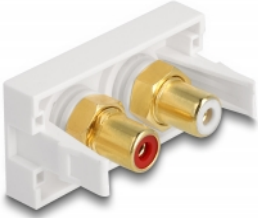

Delock Easy 45 Module 2 x RCA female port, red / white ring 22.5 x 45 mm

Description

This Easy 45 module by Delock is designed to provide two RCA female ports. The simple snap-in mechanism ensures that the cover is firmly in place and can be easily and toolless changed if necessary.

Easy 45 connects

Easy 45 is a variable, modular system that allows components such as sockets, HDMI or USB connections to be added according to your needs. The Easy 45 modules are standardised and can be mounted in various module holder or cable ducts. Easy 45 builds the interface between electrical, network and system installation and many peripheral devices such as TV, monitors, printers, laptops and much more.

Item no. 81396

EAN: 4043619813964

Country of origin: China

Package: Zip poly bag

Technical details

- Connectors:
external: 2 x RCA female
internal: 2 x RCA female
- Material: ABS plastic
- Suitable for module holder Delock Easy 45
- Suitable for 45 mm cable duct with minimum depth 45 mm
- Module size: 22.5 x 45 mm
- Dimensions (LxWxH): ca. 22.5 x 45.0 x 39.0 mm
- Colour: white

System requirements

- A free module port Delock Easy 45

Package content

- Easy 45 module

Images

General

Mounting type:	Easy 45
----------------	---------

Interface