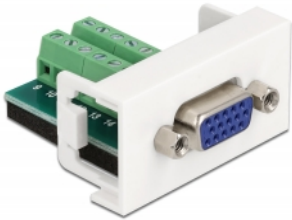

- Easy 45 module

Images