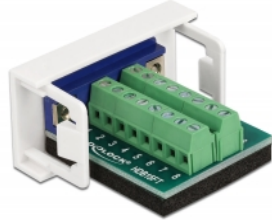

- Easy 45 module

Images