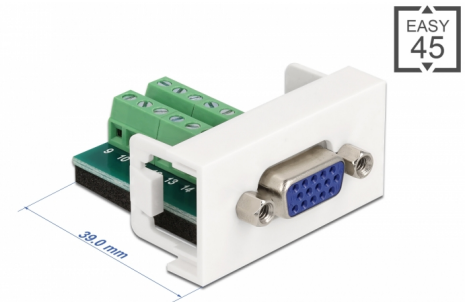

# Delock Easy 45 Module VGA female to Terminal Block 22.5 x 45 mm

## Description

This Easy 45 module by Delock is designed to provide a VGA female port. The simple snap-in mechanism ensures that the module is firmly in place and can be easily removed if necessary.

### Easy 45 connects

Easy 45 is a variable, modular system that allows components such as sockets, HDMI or USB connections to be added according to your needs. The Easy 45 modules are standardised and can be mounted in various module holder or cable ducts. Easy 45 builds the interface between electrical, network and system installation and many peripheral devices such as TV, monitors, printers, laptops and much more.

## Technical details

- Connectors:  
external: 1 x VGA female  
internal: 1 x 16 pin terminal block screw terminal
- Material: PC plastic
- Suitable for module holder Delock Easy 45
- Suitable for 45 mm cable duct with minimum depth 45 mm
- Module size: 22.5 x 45 mm
- Dimensions (LxWxH): ca. 22.5 x 45.0 x 43.0 mm
- Colour: white