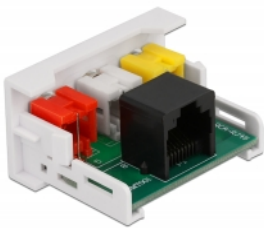

Delock Easy 45 Module 3 x RCA female to RJ45 female port 22.5 x 45 mm

Description

This Easy 45 module by Delock is designed to provide three RCA female ports. The simple snap-in mechanism ensures that the module is firmly in place and can be easily removed if necessary. A pre-installed network cable e.g. can be connected or extended to the RJ45 socket.

Easy 45 connects

Easy 45 is a variable, modular system that allows components such as sockets, HDMI or USB connections to be added according to your needs. The Easy 45 modules are standardised and can be mounted in various module holder or cable ducts. Easy 45 builds the interface between electrical, network and system installation and many peripheral devices such as TV, monitors, printers, laptops and much more.

Package: White Box

Technical details

- Connectors:
external: 3 x RCA female
internal: 1 x RJ45 jack
- Material: ABS plastic
- Suitable for module holder Delock Easy 45
- Suitable for 45 mm cable duct with minimum depth 45 mm
- Module size: 22.5 x 45 mm
- Dimensions (LxWxH): ca. 22.5 x 45.0 x 39.0 mm
- Colour: white

System requirements

- A free module port Delock Easy 45
-

Package content

- Easy 45 module
-

Images

General

Mounting type:	Easy 45
----------------	---------

Interface