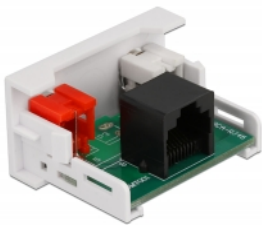

System requirements

1. A free module port Delock Easy 45
2. ---

Package content

1. Easy 45 module
2. ---

Images