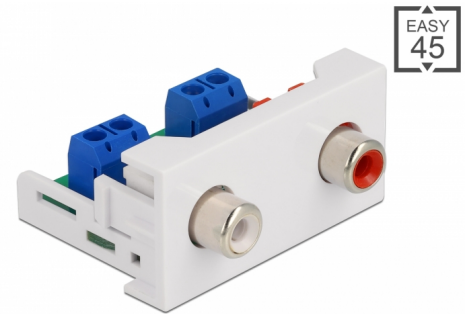

# Delock Easy 45 Module 2 x RCA female port 22.5 x 45 mm

## Description

This Easy 45 module by Delock is designed to provide two RCA female ports. The simple snap-in mechanism ensures that the module is firmly in place and can be easily removed if necessary.

### Easy 45 connects

Easy 45 is a variable, modular system that allows components such as sockets, HDMI or USB connections to be added according to your needs. The Easy 45 modules are standardised and can be mounted in various module holder or cable ducts. Easy 45 builds the interface between electrical, network and system installation and many peripheral devices such as TV, monitors, printers, laptops and much more.

## Technical details

- Connectors:  
external: 2 x RCA female  
internal: 1 x 4 pin terminal block screw terminal
- Material: ABS plastic
- Suitable for module holder Delock Easy 45
- Suitable for 45 mm cable duct with minimum depth 45 mm
- Module size: 22.5 x 45 mm
- Dimensions (LxWxH): ca. 22.5 x 45.0 x 39.0 mm
- Colour: white