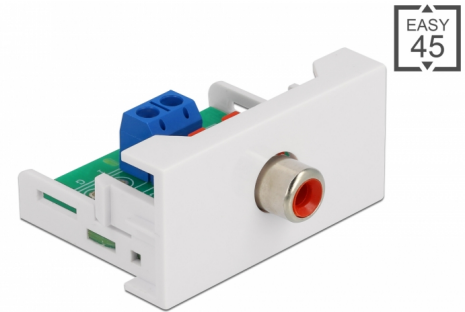

Delock Easy 45 Module RCA female port 22.5 x 45 mm

Description

This Easy 45 module by Delock is designed to provide a RCA female port. The simple snap-in mechanism ensures that the module is firmly in place and can be easily removed if necessary.

Easy 45 connects

Easy 45 is a variable, modular system that allows components such as sockets, HDMI or USB connections to be added according to your needs. The Easy 45 modules are standardised and can be mounted in various module holder or cable ducts. Easy 45 builds the interface between electrical, network and system installation and many peripheral devices such as TV, monitors, printers, laptops and much more.

Item no. 81337

EAN: 4043619813377

Country of origin: China

Package: White Box

Technical details

- Connectors:
external: 1 x RCA female
internal: 1 x 2 pin terminal block screw terminal
- Material: ABS plastic
- Suitable for module holder Delock Easy 45
- Suitable for 45 mm cable duct with minimum depth 45 mm
- Module size: 22.5 x 45 mm
- Dimensions (LxWxH): ca. 22.5 x 45.0 x 39.0 mm
- Colour: white

Connector 1:	1 x 2 pin terminal block screw terminal
Connector 2:	1 x RCA female

Physical characteristics

Length:	45 mm
Width:	22.5 mm
Height:	39 mm
Colour:	RAL 9003 Weiß