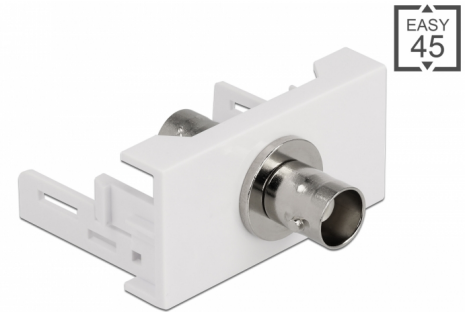

# Delock Easy 45 Module BNC female port 22.5 x 45 mm

## Description

This Easy 45 module by Delock is designed to provide a BNC female port. The simple snap-in mechanism ensures that the module is firmly in place and can be easily removed if necessary.

### Easy 45 connects

Easy 45 is a variable, modular system that allows components such as sockets, HDMI or USB connections to be added according to your needs. The Easy 45 modules are standardised and can be mounted in various module holder or cable ducts. Easy 45 builds the interface between electrical, network and system installation and many peripheral devices such as TV, monitors, printers, laptops and much more.

## Technical details

- Connectors:  
external: 1 x BNC female  
internal: 1 x BNC female
- Material: ABS plastic
- Suitable for module holder Delock Easy 45
- Suitable for 45 mm cable duct with minimum depth 45 mm
- Module size: 22.5 x 45 mm
- Dimensions (LxWxH): ca. 22.5 x 45.0 x 46.0 mm
- Colour: white