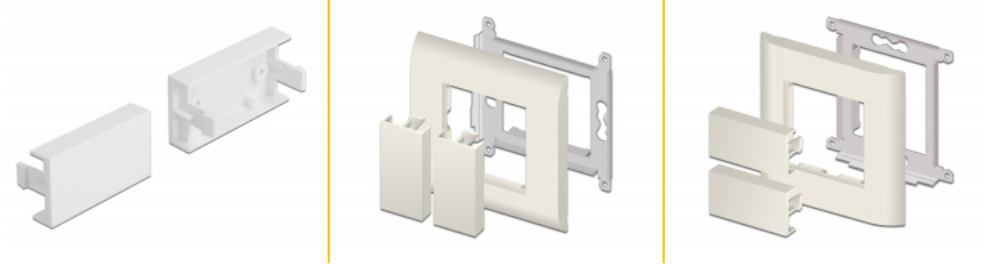

Delock Easy 45 Module Cover Plate 45 x 22.5 mm 10 pieces white

Description

This cover plate by Delock can be used to cover a free module port in a 45 mm module holder. The simple snap-in mechanism ensures that the cover is firmly in place and can be easily changed if necessary.

Easy 45 connects

Easy 45 is a variable, modular system that allows components such as sockets, HDMI or USB connections to be added according to your needs. The Easy 45 modules are standardised and can be mounted in various module holder or cable ducts. Easy 45 builds the interface between electrical, network and system installation and many peripheral devices such as TV, monitors, printers, laptops and much more.

10 x

Item no. 81301

EAN: 4043619813018

Country of origin: Taiwan,
Republic of China

Package: Zip poly bag

Technical details

- Material: PC plastic
- Suitable for module holder Delock Easy 45
- Suitable for 45 mm cable duct with minimum depth 45 mm
- Module size: 22.5 x 45 mm
- Dimensions (LxWxH): ca. 45.0 x 22.5 x 22.0 mm
- Colour: white

System requirements

- A free module port Delock Easy 45 (22.5 x 45 mm)

Package content

- 10 x module cover plate

Images

General

Mounting type:	Easy 45
----------------	---------

Physical characteristics