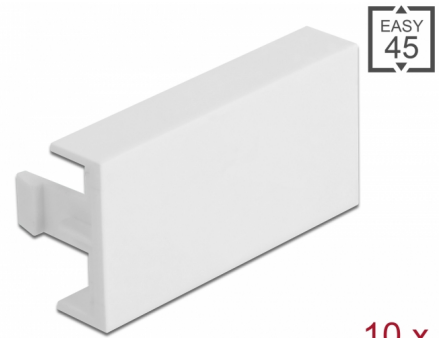

Delock Easy 45 Module Cover Plate 45 x 22.5 mm 10 pieces white

Description

This cover plate by Delock can be used to cover a free module port in a 45 mm module holder. The simple snap-in mechanism ensures that the cover is firmly in place and can be easily changed if necessary.

Easy 45 connects

Easy 45 is a variable, modular system that allows components such as sockets, HDMI or USB connections to be added according to your needs. The Easy 45 modules are standardised and can be mounted in various module holder or cable ducts. Easy 45 builds the interface between electrical, network and system installation and many peripheral devices such as TV, monitors, printers, laptops and much more.

10 x

Item no. 81301

EAN: 4043619813018

Country of origin: Taiwan,
Republic of China

Package: Zip poly bag

Technical details

- Material: PC plastic
- Suitable for module holder Delock Easy 45
- Suitable for 45 mm cable duct with minimum depth 45 mm
- Module size: 22.5 x 45 mm
- Dimensions (LxWxH): ca. 45.0 x 22.5 x 22.0 mm
- Colour: white

Housing material:	Plastic
Length:	22.0 mm
Width:	22.5 mm
Height:	45 mm
Colour:	RAL 9003 Weiß