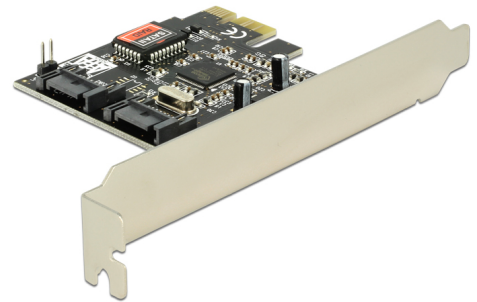

Delock PCI Express Card > 2 x internal SATA 3 Gb/s + RAID

Description

The Delock PCI Express card expands your PC by two internal SATA ports. You can connect devices like e.g. hard drives, DVD-drives etc. to the card.

Item no. 70137

EAN: 4043619701377

Country of origin: China

Package: Retail Box

Technical details

- Connectors:
internal:
2 x SATA 3 Gb/s 7 pin plug
1 x PCI Express x1, V1.0a
- Data transfer rate up to 3 Gb/s
- Supports hard drive with Native Command Queue (NCQ) feature
- RAID 0, 1 (Windows Vista, 7)
- RAID 10, 5 are supported, if drives are connected to a Port Multiplier (Windows Vista, 7)
- Hot Plug