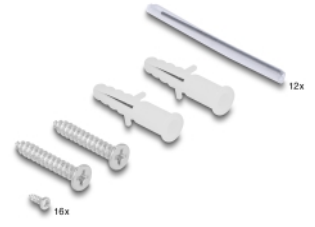

Delock Optical Fiber Desktop Terminal Box 8 Port for 8 x SC Simplex

Description

The optical fiber box by Delock can accommodate 8 SC Simplex couplers and can be used for wall mounting. On the rear side there are 2 cable entries for the feed-through of the optical fibers.

With splice cassette

The integrated splice cassette allows for the clean routing of individual fibers, ensuring optimal transmission of optical signals. In addition, the cassette is perfect for mechanical splicing and fusion splicing.

Item no. 67032

EAN: 4043619670321

Country of origin: China

Package: Box

Technical details

- Optical fiber box for wall mounting
- 8 slots for SC Simplex couplings
- Cable feed on rear side
- With splice cassette
- Colour: black
- Housing material: metal
- Dimensions (LxWxH): ca. 249.0 x 131.5 x 38.7 mm

Package content

- Optical fiber connection box
- 12 x heat shrink tube
- 16 x screw 65.9 x 2.2 mm
- 2 x screw 24.2 x 4.0 mm
- 2 x dowel

Images

General

| | |
|----------------|---------------|
| Mounting type: | Wall mounting |
|----------------|---------------|