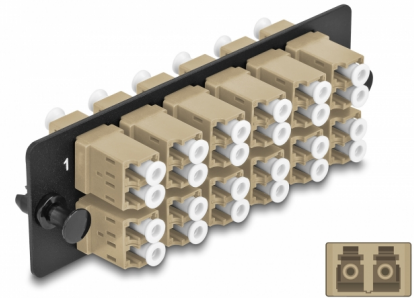

# Delock Fiber Optic Adapter Panel LC Duplex OM1 / OM2 12 Port beige

## Description

This panel by Delock is equipped with twelve LC Duplex couplers and is suitable for installation in 19" fiber optic HD (High Density) patch panel by Delock (66924). With the LC Duplex couplers, fiber optic male connectors can be easily connected to each other.

## Technical details

- Connectors:
  - 12 x LC Duplex female >
  - 12 x LC Duplex female
- For 24 OM1 / OM2 Multi-mode fibers
- Zirconia ceramic ferrule with protection cap
- For mounting in 19" fiber optic HD (High Density) patch panel, 1U
- 12 ports with LC Duplex couplers
- Material: metal / plastic
- Colour: beige / black
- Dimensions (LxWxH): ca. 109 x 35 x 20 mm

### Physical characteristics

Material:	metal / plastic
Length:	109 mm
Width:	35 mm
Height:	20 mm
Colour:	beige / black