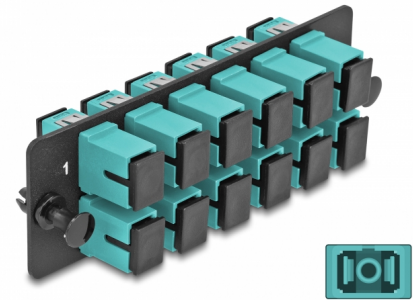

# Delock Fiber Optic Adapter Panel SC Simplex OM4 12 Port aqua

## Description

This panel by Delock is equipped with twelve SC Simplex couplers and is suitable for installation in 19" fiber optic HD (High Density) patch panel by Delock (66924). With the SC Simplex couplers, fiber optic male connectors can be easily connected to each other.

## Technical details

- Connectors:
  - 12 x SC Simplex female >
  - 12 x SC Simplex female
- For 12 multi-mode fiber OM4
- Zirconia ceramic ferrule with protection cap
- For mounting in 19" fiber optic HD (High Density) patch panel, 1U
- 12 ports with SC Simplex couplers
- Material: metal / plastic
- Colour: aqua / black
- Dimensions (LxWxH): ca. 109 x 35 x 20 mm

### Physical characteristics

Material:	metal / plastic
Length:	109 mm
Width:	35 mm
Height:	20 mm
Colour:	aqua / black