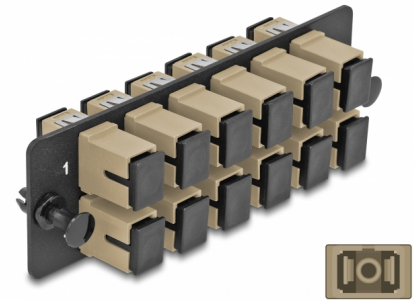

Delock Fiber Optic Adapter Panel SC Simplex OM1 / OM2 12 Port beige

Description

This panel by Delock is equipped with twelve SC Simplex couplers and is suitable for installation in 19" fiber optic HD (High Density) patch panel by Delock (66924). With the SC Simplex couplers, fiber optic male connectors can be easily connected to each other.

Item no. 66927

EAN: 4043619669271

Country of origin: China

Package: Zip poly bag

Technical details

- Connectors:
 - 12 x SC Simplex female >
 - 12 x SC Simplex female
- For 12 multi-mode fiber OM1 / OM2
- Zirconia ceramic ferrule with protection cap
- For mounting in 19" fiber optic HD (High Density) patch panel, 1U
- 12 ports with SC Simplex couplers
- Material: metal / plastic
- Colour: beige / black
- Dimensions (LxWxH): ca. 109 x 35 x 20 mm

System requirements

- 19" fiber optic HD (High Density) patch panel

Package content

- Fiber optic adapter panel

Images

Interface

Connector 1:	12 x SC Simplex female
Connector 2:	12 x SC Simplex female

Physical characteristics

Material:	metal / plastic
Length:	109 mm
Width:	35 mm
Height:	20 mm
Colour:	beige / black