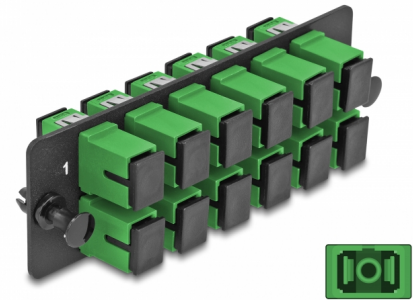

Delock Fiber Optic Adapter Panel SC Simplex APC 12 Port green

Description

This panel by Delock is equipped with twelve SC Simplex couplers and is suitable for installation in 19" fiber optic HD (High Density) patch panel by Delock (66924). With the SC Simplex couplers, fiber optic male connectors can be easily connected to each other.

Item no. 66926

EAN: 4043619669264

Country of origin: China

Package: Zip poly bag

Technical details

- Connectors:
 - 12 x SC Simplex female >
 - 12 x SC Simplex female
- For 12 OS2 Single-mode fibers
- Zirconia ceramic ferrule with protection cap
- For mounting in 19" fiber optic HD (High Density) patch panel, 1U
- 12 ports with SC Simplex couplers
- Material: metal / plastic
- Colour: green / black
- Dimensions (LxWxH): ca. 109 x 35 x 20 mm

System requirements

- 19" fiber optic HD (High Density) patch panel

Package content

- Fiber optic adapter panel

Images

Interface

| | |
|--------------|------------------------|
| Connector 1: | 12 x SC Simplex female |
| Connector 2: | 12 x SC Simplex female |

Physical characteristics

| | |
|-----------|-----------------|
| Material: | metal / plastic |
| Length: | 109 mm |
| Width: | 35 mm |
| Height: | 20 mm |
| Colour: | green / black |