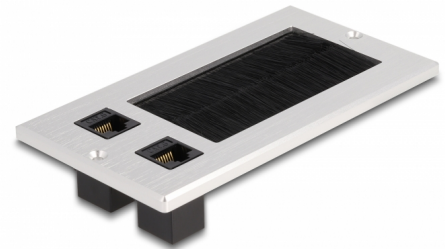

Delock Cable entry with brush and 2 x RJ45 Keystone module Cat.6 aluminium

Description

This cable entry by Delock with brush and hinged cover can be used ideal for table mount to pass cables through. The nylon brush prevents dust and dirt getting in and ensures a safe cable passage.

With RJ45 connection

Network cables can be connected via the two RJ45 modules to provide a network connection.

Item no. 66896

EAN: 4043619668960

Country of origin: China

Package: Box

Technical details

- Connectors:
2 x RJ45 jack
2 x RJ45 jack
- Cat.6 specification
- For mounting in table or worktop
- Brush seal
- Installation dimensions: 120 x 70 mm
- Passage opening: 80 x 42 mm
- Material: aluminium
- Dimensions (LxWxH): ca. 130 x 70 x 5 mm

Package content

- Cable grommet
- Mounting material

Images

General

Specification:	Cat. 6
----------------	--------

Interface

Connector 1:	2 x RJ45 jack
Connector 2:	2 x RJ45 jack

Physical characteristics

Material:	Aluminium
Length:	130 mm
Width:	70 mm
Height:	5 mm