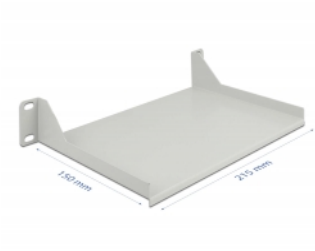

Delock 10" Shelf for network cabinet 1U grey

Description

This 10" shelf by Delock is suitable for installation in a 10" network cabinet. The shelf provides the perfect storage surface for components that cannot be installed and leaves a neat and tidy impression in the network cabinet.

Item no. 66854

EAN: 4043619668540

Country of origin: China

Package: Box

Technical details

- For mounting in 10" network cabinet, 1U
- Shelf area: ca. 215 x 150 mm
- Load capacity up to 10 kg
- Colour: grey
- Material: sheet steel

Package content

- 10" shelf
- 4 x screws
- 4 x caged nut
- 4 x washers

Images

General

Mounting type:	10 in
----------------	-------

Physical characteristics

Material:	sheet steel
Length:	215 mm
Width:	150 mm
Colour:	grey