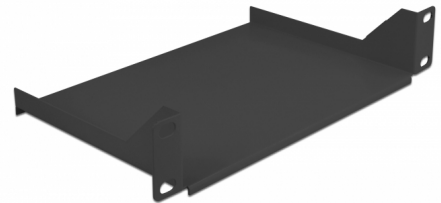

# Delock 10" Shelf for network cabinet 1U black

## Description

This 10" shelf by Delock is suitable for installation in a 10" network cabinet. The shelf provides the perfect storage surface for components that cannot be installed and leaves a neat and tidy impression in the network cabinet.

## Technical details

- For mounting in 10" network cabinet, 1U
- Shelf area: ca. 215 x 150 mm
- Load capacity up to 10 kg
- Colour: black
- Material: sheet steel

### Physical characteristics

Material:	sheet steel
Length:	215 mm
Width:	150 mm
Colour:	black