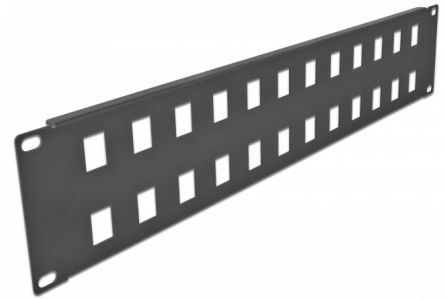

Delock 19" Keystone Patch Panel 24 port 2U black

Description

This patch panel by Delock can be mounted in a **19" cabinet**. With its standardized dimensions, it is suitable for easy **snap-in mounting** of **24 Keystone modules**.

Item no. 66837

EAN: 4043619668373

Country of origin: China

Package: Box

Technical details

- For mounting in 19" network cabinet, 2U
- 24 Keystone ports 19.6 x 14.6 mm
- Material: metal
- Colour: black
- Dimensions (LxWxH): ca. 482 x 88 x 10 mm

Package content

- 19" patch panel
- 4 x screws
- 4 x caged nut
- 4 x washers

Images

General

Mounting type:	19 in
----------------	-------

Physical characteristics

Material:	metal
Length:	482 mm
Width:	88 mm
Height:	10 mm