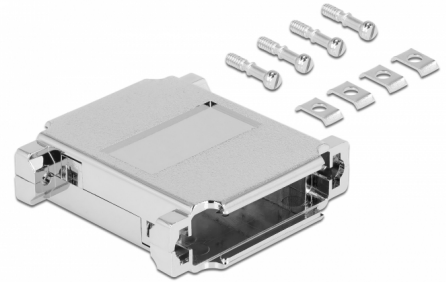

Delock Housing for 2 x D-Sub 25 pin

Description

This housing by Delock can be used for DIY installation of D-Sub 25 connectors to protect them from dirt and damage.

Item no. 66815

EAN: 4043619668151

Country of origin: Taiwan,
Republic of China

Package: Poly bag

Technical details

- Suitable for 2 x D-Sub 25 male or female connector
- Housing material: plastic metalised
- Dimensions (LxWxH): ca. 56.4 x 54.0 x 8.1 mm

Package content

- Housing 2-part
- 4 x screw
- 4 x washer

Physical characteristics

Material:	plastic metalised
Length:	56.4 mm
Width:	54.0 mm
Height:	8.1 mm