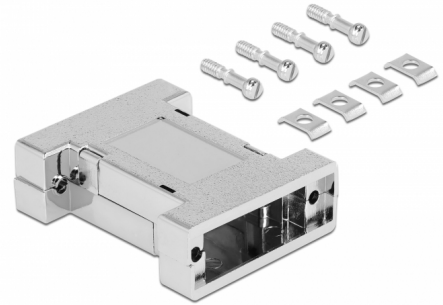

# Delock Housing for 2 x D-Sub 15 pin

## Description

This housing by Delock can be used for DIY installation of D-Sub 15 connectors to protect them from dirt and damage.

**Item no. 66814**

EAN: 4043619668144

Country of origin: Taiwan,  
Republic of China

## Technical details

- Suitable for 2 x D-Sub 15 male or female connector
- Housing material: plastic metalised
- Dimensions (LxWxH): ca. 51.9 x 41.1 x 8.1 mm

### Physical characteristics

Material:	plastic metalised
Length:	51.9 mm
Width:	41.1 mm
Height:	8.1 mm