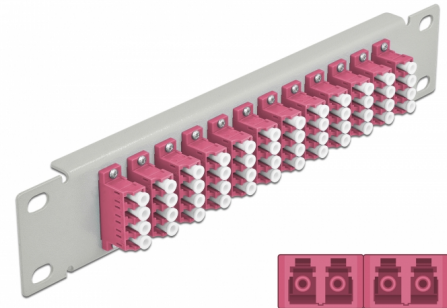

Delock 10" Fiber Optic Patch Panel 12 Port LC Quad violet 1U grey

Description

This patch panel by Delock is equipped with twelve LC Quad fiber optic couplers and is suitable for installation in a 10" network cabinet. With the LC Quad couplers, fiber optic male connectors can be easily connected to each other.

Item no. 66800

EAN: 4043619668007

Country of origin: China

Package: Box

Technical details

- Connectors:
 - 12 x LC Quad female >
 - 12 x LC Quad female
- For multi-mode fiber OM4
- Ceramic sleeve
- With dust cover
- Colour: violet
- For mounting in 10" network cabinet, 1U
- 12 ports with LC Quad couplers
- Housing material: metal
- Housing colour: grey
- Dimensions (LxWxH): ca. 254 x 44 x 10 mm

Package content

- 10" fiber optic patch panel

Images