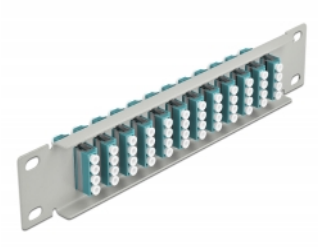

Delock 10" Fiber Optic Patch Panel 12 Port LC Quad aqua 1U grey

Description

This patch panel by Delock is equipped with twelve LC Quad fiber optic couplers and is suitable for installation in a 10" network cabinet. With the LC Quad couplers, fiber optic male connectors can be easily connected to each other.

Item no. 66799

EAN: 4043619667994

Country of origin: China

Package: Box

Technical details

- Connectors:
 - 12 x LC Quad female >
 - 12 x LC Quad female
- For multi-mode fiber OM3
- Ceramic sleeve
- With dust cover
- Colour: aqua
- For mounting in 10" network cabinet, 1U
- 12 ports with LC Quad couplers
- Housing material: metal
- Housing colour: grey
- Dimensions (LxWxH): ca. 254 x 44 x 10 mm

Package content

- 10" fiber optic patch panel

Images

Interface

Connector 1:	12 x LC Quad female
Connector 2:	12 x LC Quad female

Physical characteristics

Housing colour:	grey
Housing material:	metal
Length:	254 mm
Width:	44 mm
Height:	10 mm
Colour:	aqua