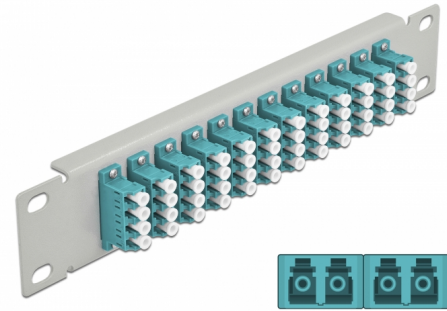

Delock 10" Fiber Optic Patch Panel 12 Port LC Quad aqua 1U grey

Description

This patch panel by Delock is equipped with twelve LC Quad fiber optic couplers and is suitable for installation in a 10" network cabinet. With the LC Quad couplers, fiber optic male connectors can be easily connected to each other.

Item no. 66799

EAN: 4043619667994

Country of origin: China

Package: Box

Technical details

- Connectors:
 - 12 x LC Quad female >
 - 12 x LC Quad female
- For multi-mode fiber OM3
- Ceramic sleeve
- With dust cover
- Colour: aqua
- For mounting in 10" network cabinet, 1U
- 12 ports with LC Quad couplers
- Housing material: metal
- Housing colour: grey
- Dimensions (LxWxH): ca. 254 x 44 x 10 mm

Package content

- 10" fiber optic patch panel

Images

Interface

Connector 1:	12 x LC Quad female
Connector 2:	12 x LC Quad female

Physical characteristics

Housing colour:	grey
Housing material:	metal
Length:	254 mm
Width:	44 mm
Height:	10 mm
Colour:	aqua