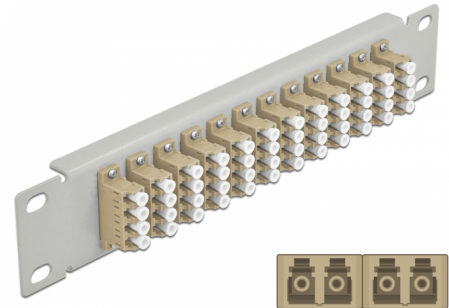

Delock 10" Fiber Optic Patch Panel 12 Port LC Quad beige 1U grey

Description

This patch panel by Delock is equipped with twelve LC Quad fiber optic couplers and is suitable for installation in a 10" network cabinet. With the LC Quad couplers, fiber optic male connectors can be easily connected to each other.

Item no. 66798

EAN: 4043619667987

Country of origin: China

Package: Box

Technical details

- Connectors:
 - 12 x LC Quad female >
 - 12 x LC Quad female
- For multi-mode fiber OM1 / OM2
- Ceramic sleeve
- With dust cover
- Colour: beige
- For mounting in 10" network cabinet, 1U
- 12 ports with LC Quad couplers
- Housing material: metal
- Housing colour: grey
- Dimensions (LxWxH): ca. 254 x 44 x 10 mm

Package content

- 10" fiber optic patch panel

Images

Interface

Connector 1:	12 x LC Quad female
Connector 2:	12 x LC Quad female

Physical characteristics

Housing colour:	grey
Housing material:	metal
Length:	254 mm
Width:	44 mm
Height:	10 mm
Colour:	beige