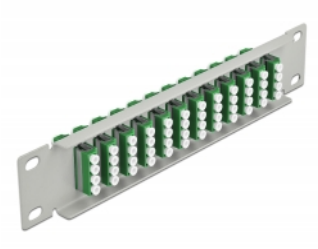

Delock 10" Fiber Optic Patch Panel 12 Port LC Quad green 1U grey

Description

This patch panel by Delock is equipped with twelve LC Quad fiber optic couplers and is suitable for installation in a 10" network cabinet. With the LC Quad couplers, fiber optic male connectors can be easily connected to each other.

Item no. 66797

EAN: 4043619667970

Country of origin: China

Package: Box

Technical details

- Connectors:
 - 12 x LC Quad female >
 - 12 x LC Quad female
- For single-mode fiber
- Ceramic sleeve
- With dust cover
- Colour: green
- For mounting in 10" network cabinet, 1U
- 12 ports with LC Quad couplers
- Housing material: metal
- Housing colour: grey
- Dimensions (LxWxH): ca. 254 x 44 x 10 mm

Package content

- 10" fiber optic patch panel

Images

Interface

Connector 1:	12 x LC Quad female
Connector 2:	12 x LC Quad female

Physical characteristics

Housing colour:	grey
Housing material:	metal
Length:	254 mm
Width:	44 mm
Height:	10 mm
Colour:	green