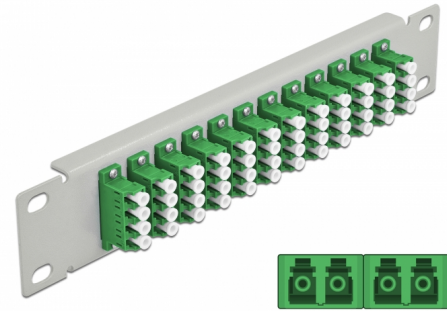

Delock 10" Fiber Optic Patch Panel 12 Port LC Quad green 1U grey

Description

This patch panel by Delock is equipped with twelve LC Quad fiber optic couplers and is suitable for installation in a 10" network cabinet. With the LC Quad couplers, fiber optic male connectors can be easily connected to each other.

Item no. 66797

EAN: 4043619667970

Country of origin: China

Package: Box

Technical details

- Connectors:
 - 12 x LC Quad female >
 - 12 x LC Quad female
- For single-mode fiber
- Ceramic sleeve
- With dust cover
- Colour: green
- For mounting in 10" network cabinet, 1U
- 12 ports with LC Quad couplers
- Housing material: metal
- Housing colour: grey
- Dimensions (LxWxH): ca. 254 x 44 x 10 mm

Package content

- 10" fiber optic patch panel

Images

Interface

Connector 1:	12 x LC Quad female
Connector 2:	12 x LC Quad female

Physical characteristics

Housing colour:	grey
Housing material:	metal
Length:	254 mm
Width:	44 mm
Height:	10 mm
Colour:	green