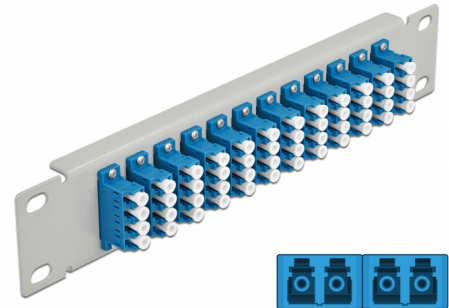

Delock 10" Fiber Optic Patch Panel 12 Port LC Quad blue 1U grey

Description

This patch panel by Delock is equipped with twelve LC Quad fiber optic couplers and is suitable for installation in a 10" network cabinet. With the LC Quad couplers, fiber optic male connectors can be easily connected to each other.

Item no. 66796

EAN: 4043619667963

Country of origin: China

Package: Box

Technical details

- Connectors:
 - 12 x LC Quad female >
 - 12 x LC Quad female
- For single-mode fiber
- Ceramic sleeve
- With dust cover
- Colour: blue
- For mounting in 10" network cabinet, 1U
- 12 ports with LC Quad couplers
- Housing material: metal
- Housing colour: grey
- Dimensions (LxWxH): ca. 254 x 44 x 10 mm

Package content

- 10" fiber optic patch panel

Images

Interface

Connector 1:	12 x LC Quad female
Connector 2:	12 x LC Quad female

Physical characteristics

Housing colour:	grey
Housing material:	metal
Length:	254 mm
Width:	44 mm
Height:	10 mm
Colour:	blue