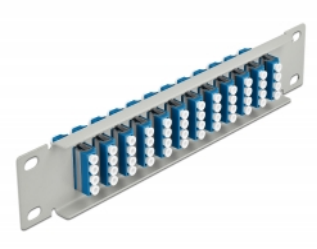

Delock 10" Fiber Optic Patch Panel 12 Port LC Quad blue 1U grey

Description

This patch panel by Delock is equipped with twelve LC Quad fiber optic couplers and is suitable for installation in a 10" network cabinet. With the LC Quad couplers, fiber optic male connectors can be easily connected to each other.

Item no. 66796

EAN: 4043619667963

Country of origin: China

Package: Box

Technical details

- Connectors:
 - 12 x LC Quad female >
 - 12 x LC Quad female
- For single-mode fiber
- Ceramic sleeve
- With dust cover
- Colour: blue
- For mounting in 10" network cabinet, 1U
- 12 ports with LC Quad couplers
- Housing material: metal
- Housing colour: grey
- Dimensions (LxWxH): ca. 254 x 44 x 10 mm

Package content

- 10" fiber optic patch panel

Images

Interface

Connector 1:	12 x LC Quad female
Connector 2:	12 x LC Quad female

Physical characteristics

Housing colour:	grey
Housing material:	metal
Length:	254 mm
Width:	44 mm
Height:	10 mm
Colour:	blue