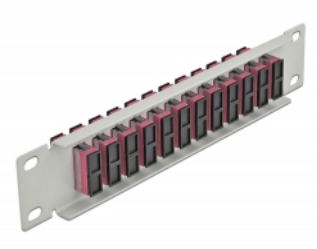

Delock 10" Fiber Optic Patch Panel 12 Port SC Duplex violet 1U grey

Description

This patch panel by Delock is equipped with twelve SC Duplex fiber optic couplers and is suitable for installation in a 10" network cabinet. With the SC Duplex couplers, fiber optic male connectors can be easily connected to each other.

Item no. 66795

EAN: 4043619667956

Country of origin: China

Package: Box

Technical details

- Connectors:
 - 12 x SC Duplex female >
 - 12 x SC Duplex female
- For multi-mode fiber OM4
- Ceramic sleeve
- With dust cover
- Colour: violet
- For mounting in 10" network cabinet, 1U
- 12 ports with SC Duplex couplers
- Housing material: metal
- Housing colour: grey
- Dimensions (LxWxH): ca. 254 x 44 x 10 mm

Package content

- 10" fiber optic patch panel

Images

Interface

Connector 1:	12 x SC Duplex female
Connector 2:	12 x SC Duplex female

Physical characteristics

Housing colour:	grey
Housing material:	metal
Length:	254 mm
Width:	44 mm
Height:	10 mm
Colour:	violet