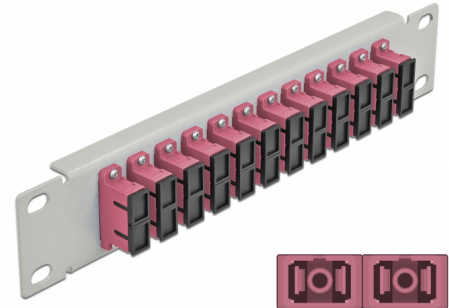

Delock 10" Fiber Optic Patch Panel 12 Port SC Duplex violet 1U grey

Description

This patch panel by Delock is equipped with twelve SC Duplex fiber optic couplers and is suitable for installation in a 10" network cabinet. With the SC Duplex couplers, fiber optic male connectors can be easily connected to each other.

Item no. 66795

EAN: 4043619667956

Country of origin: China

Package: Box

Technical details

- Connectors:
 - 12 x SC Duplex female >
 - 12 x SC Duplex female
- For multi-mode fiber OM4
- Ceramic sleeve
- With dust cover
- Colour: violet
- For mounting in 10" network cabinet, 1U
- 12 ports with SC Duplex couplers
- Housing material: metal
- Housing colour: grey
- Dimensions (LxWxH): ca. 254 x 44 x 10 mm

Package content

- 10" fiber optic patch panel

Images

Interface

Connector 1:	12 x SC Duplex female
Connector 2:	12 x SC Duplex female

Physical characteristics

Housing colour:	grey
Housing material:	metal
Length:	254 mm
Width:	44 mm
Height:	10 mm
Colour:	violet