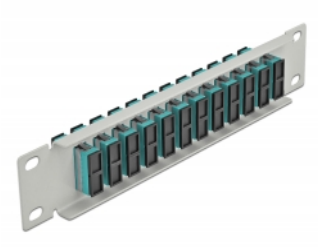

Delock 10" Fiber Optic Patch Panel 12 Port SC Duplex aqua 1U grey

Description

This patch panel by Delock is equipped with twelve SC Duplex fiber optic couplers and is suitable for installation in a 10" network cabinet. With the SC Duplex couplers, fiber optic male connectors can be easily connected to each other.

Item no. 66794

EAN: 4043619667949

Country of origin: China

Package: Box

Technical details

- Connectors:
 - 12 x SC Duplex female >
 - 12 x SC Duplex female
- For multi-mode fiber OM3
- Ceramic sleeve
- With dust cover
- Colour: aqua
- For mounting in 10" network cabinet, 1U
- 12 ports with SC Duplex couplers
- Housing material: metal
- Housing colour: grey
- Dimensions (LxWxH): ca. 254 x 44 x 10 mm

Package content

- 10" fiber optic patch panel

Images

Interface

| | |
|--------------|-----------------------|
| Connector 1: | 12 x SC Duplex female |
| Connector 2: | 12 x SC Duplex female |

Physical characteristics

| | |
|-------------------|--------|
| Housing colour: | grey |
| Housing material: | metal |
| Length: | 254 mm |
| Width: | 44 mm |
| Height: | 10 mm |
| Colour: | aqua |