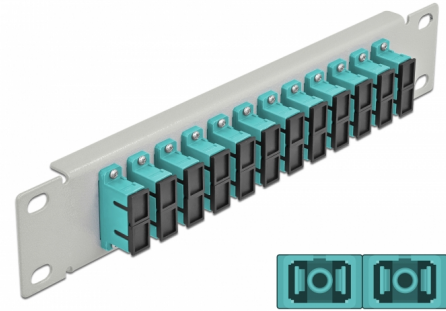

Delock 10" Fiber Optic Patch Panel 12 Port SC Duplex aqua 1U grey

Description

This patch panel by Delock is equipped with twelve SC Duplex fiber optic couplers and is suitable for installation in a 10" network cabinet. With the SC Duplex couplers, fiber optic male connectors can be easily connected to each other.

Item no. 66794

EAN: 4043619667949

Country of origin: China

Package: Box

Technical details

- Connectors:
 - 12 x SC Duplex female >
 - 12 x SC Duplex female
- For multi-mode fiber OM3
- Ceramic sleeve
- With dust cover
- Colour: aqua
- For mounting in 10" network cabinet, 1U
- 12 ports with SC Duplex couplers
- Housing material: metal
- Housing colour: grey
- Dimensions (LxWxH): ca. 254 x 44 x 10 mm

Package content

- 10" fiber optic patch panel

Images

Interface

| | |
|--------------|-----------------------|
| Connector 1: | 12 x SC Duplex female |
| Connector 2: | 12 x SC Duplex female |

Physical characteristics

| | |
|-------------------|--------|
| Housing colour: | grey |
| Housing material: | metal |
| Length: | 254 mm |
| Width: | 44 mm |
| Height: | 10 mm |
| Colour: | aqua |