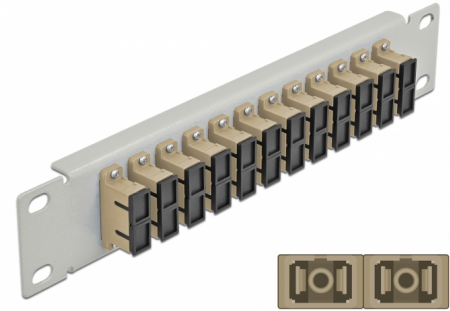

Delock 10" Fiber Optic Patch Panel 12 Port SC Duplex beige 1U grey

Description

This patch panel by Delock is equipped with twelve SC Duplex fiber optic couplers and is suitable for installation in a 10" network cabinet. With the SC Duplex couplers, fiber optic male connectors can be easily connected to each other.

Item no. 66793

EAN: 4043619667932

Country of origin: China

Package: Box

Technical details

- Connectors:
 - 12 x SC Duplex female >
 - 12 x SC Duplex female
- For multi-mode fiber OM1 / OM2
- Ceramic sleeve
- With dust cover
- Colour: beige
- For mounting in 10" network cabinet, 1U
- 12 ports with SC Duplex couplers
- Housing material: metal
- Housing colour: grey
- Dimensions (LxWxH): ca. 254 x 44 x 10 mm

Package content

- 10" fiber optic patch panel

Images

Interface

Connector 1:	12 x SC Duplex female
Connector 2:	12 x SC Duplex female

Physical characteristics

Housing colour:	grey
Housing material:	metal
Length:	254 mm
Width:	44 mm
Height:	10 mm
Colour:	beige