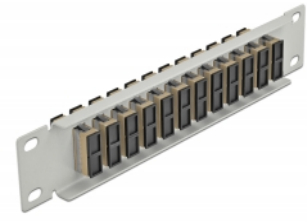

Delock 10" Fiber Optic Patch Panel 12 Port SC Duplex beige 1U grey

Description

This patch panel by Delock is equipped with twelve SC Duplex fiber optic couplers and is suitable for installation in a 10" network cabinet. With the SC Duplex couplers, fiber optic male connectors can be easily connected to each other.

Item no. 66793

EAN: 4043619667932

Country of origin: China

Package: Box

Technical details

- Connectors:
 - 12 x SC Duplex female >
 - 12 x SC Duplex female
- For multi-mode fiber OM1 / OM2
- Ceramic sleeve
- With dust cover
- Colour: beige
- For mounting in 10" network cabinet, 1U
- 12 ports with SC Duplex couplers
- Housing material: metal
- Housing colour: grey
- Dimensions (LxWxH): ca. 254 x 44 x 10 mm

Package content

- 10" fiber optic patch panel

Images

Interface

Connector 1:	12 x SC Duplex female
Connector 2:	12 x SC Duplex female

Physical characteristics

Housing colour:	grey
Housing material:	metal
Length:	254 mm
Width:	44 mm
Height:	10 mm
Colour:	beige