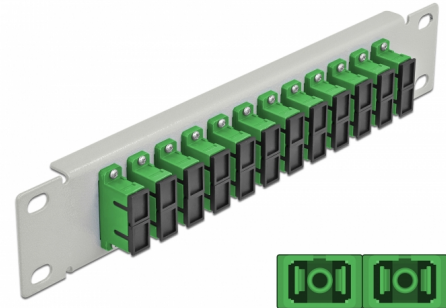

# Delock 10" Fiber Optic Patch Panel 12 Port SC Duplex green 1U grey

## Description

This patch panel by Delock is equipped with twelve SC Duplex fiber optic couplers and is suitable for installation in a 10" network cabinet. With the SC Duplex couplers, fiber optic male connectors can be easily connected to each other.

## Technical details

- Connectors:
  - 12 x SC Duplex female >
  - 12 x SC Duplex female
- For single-mode fiber
- Ceramic sleeve
- With dust cover
- Colour: green
- For mounting in 10" network cabinet, 1U
- 12 ports with SC Duplex couplers
- Housing material: metal
- Housing colour: grey
- Dimensions (LxWxH): ca. 254 x 44 x 10 mm

### Physical characteristics

Housing colour:	grey
Housing material:	metal
Length:	254 mm
Width:	44 mm
Height:	10 mm
Colour:	green