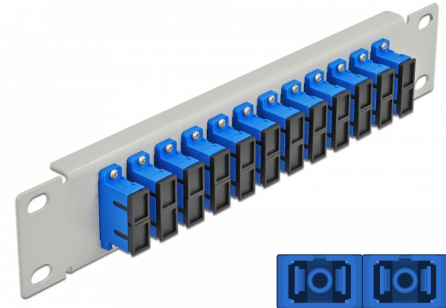

Delock 10" Fiber Optic Patch Panel 12 Port SC Duplex blue 1U grey

Description

This patch panel by Delock is equipped with twelve SC Duplex fiber optic couplers and is suitable for installation in a 10" network cabinet. With the SC Duplex couplers, fiber optic male connectors can be easily connected to each other.

Item no. 66791

EAN: 4043619667918

Country of origin: China

Package: Box

Technical details

- Connectors:
 - 12 x SC Duplex female >
 - 12 x SC Duplex female
- For single-mode fiber
- Ceramic sleeve
- With dust cover
- Colour: blue
- For mounting in 10" network cabinet, 1U
- 12 ports with SC Duplex couplers
- Housing material: metal
- Housing colour: grey
- Dimensions (LxWxH): ca. 254 x 44 x 10 mm

Package content

- 10" fiber optic patch panel

Images

Interface

Connector 1:	12 x SC Duplex female
Connector 2:	12 x SC Duplex female

Physical characteristics

Housing colour:	grey
Housing material:	metal
Length:	254 mm
Width:	44 mm
Height:	10 mm
Colour:	blue