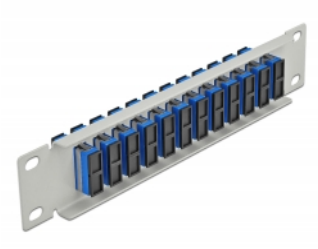

Delock 10" Fiber Optic Patch Panel 12 Port SC Duplex blue 1U grey

Description

This patch panel by Delock is equipped with twelve SC Duplex fiber optic couplers and is suitable for installation in a 10" network cabinet. With the SC Duplex couplers, fiber optic male connectors can be easily connected to each other.

Item no. 66791

EAN: 4043619667918

Country of origin: China

Package: Box

Technical details

- Connectors:
 - 12 x SC Duplex female >
 - 12 x SC Duplex female
- For single-mode fiber
- Ceramic sleeve
- With dust cover
- Colour: blue
- For mounting in 10" network cabinet, 1U
- 12 ports with SC Duplex couplers
- Housing material: metal
- Housing colour: grey
- Dimensions (LxWxH): ca. 254 x 44 x 10 mm

Package content

- 10" fiber optic patch panel

Images

Interface

Connector 1:	12 x SC Duplex female
Connector 2:	12 x SC Duplex female

Physical characteristics

Housing colour:	grey
Housing material:	metal
Length:	254 mm
Width:	44 mm
Height:	10 mm
Colour:	blue