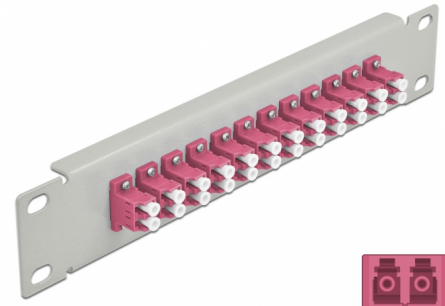

Delock 10" Fiber Optic Patch Panel 12 Port LC Duplex violet 1U grey

Description

This patch panel by Delock is equipped with twelve LC Duplex fiber optic couplers and is suitable for installation in a 10" network cabinet. With the LC Duplex couplers, fiber optic male connectors can be easily connected to each other.

Item no. 66790

EAN: 4043619667901

Country of origin: China

Package: Box

Technical details

- Connectors:
 - 12 x LC Duplex female >
 - 12 x LC Duplex female
- For multi-mode fiber OM4
- Ceramic sleeve
- With dust cover
- Colour: violet
- For mounting in 10" network cabinet, 1U
- 12 ports with LC Duplex couplers
- Housing material: metal
- Housing colour: grey
- Dimensions (LxWxH): ca. 254 x 44 x 10 mm

Package content

- 10" fiber optic patch panel

Images

Interface

Connector 1:	12 x LC Duplex female
Connector 2:	12 x LC Duplex female

Physical characteristics

Housing colour:	black
Housing material:	metal
Length:	254 mm
Width:	44 mm
Height:	10 mm
Colour:	violet