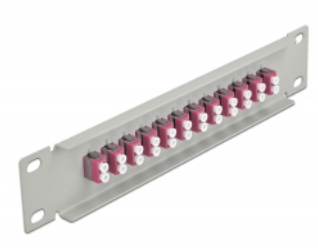

Delock 10" Fiber Optic Patch Panel 12 Port LC Duplex violet 1U grey

Description

This patch panel by Delock is equipped with twelve LC Duplex fiber optic couplers and is suitable for installation in a 10" network cabinet. With the LC Duplex couplers, fiber optic male connectors can be easily connected to each other.

Item no. 66790

EAN: 4043619667901

Country of origin: China

Package: Box

Technical details

- Connectors:
 - 12 x LC Duplex female >
 - 12 x LC Duplex female
- For multi-mode fiber OM4
- Ceramic sleeve
- With dust cover
- Colour: violet
- For mounting in 10" network cabinet, 1U
- 12 ports with LC Duplex couplers
- Housing material: metal
- Housing colour: grey
- Dimensions (LxWxH): ca. 254 x 44 x 10 mm

Package content

- 10" fiber optic patch panel

Images

Interface

Connector 1:	12 x LC Duplex female
Connector 2:	12 x LC Duplex female

Physical characteristics

Housing colour:	black
Housing material:	metal
Length:	254 mm
Width:	44 mm
Height:	10 mm
Colour:	violet