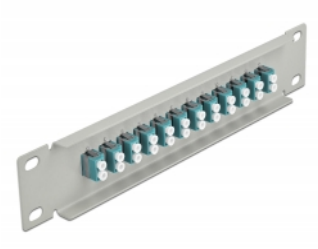

Delock 10" Fiber Optic Patch Panel 12 Port LC Duplex aqua 1U grey

Description

This patch panel by Delock is equipped with twelve LC Duplex fiber optic couplers and is suitable for installation in a 10" network cabinet. With the LC Duplex couplers, fiber optic male connectors can be easily connected to each other.

Item no. 66789

EAN: 4043619667895

Country of origin: China

Package: Box

Technical details

- Connectors:
 - 12 x LC Duplex female >
 - 12 x LC Duplex female
- For multi-mode fiber OM3
- Ceramic sleeve
- With dust cover
- Colour: aqua
- For mounting in 10" network cabinet, 1U
- 12 ports with LC Duplex couplers
- Housing material: metal
- Housing colour: grey
- Dimensions (LxWxH): ca. 254 x 44 x 10 mm

Package content

- 10" fiber optic patch panel

Images

Interface

Connector 1:	12 x LC Duplex female
Connector 2:	12 x LC Duplex female

Physical characteristics

Housing colour:	black
Housing material:	metal
Length:	254 mm
Width:	44 mm
Height:	10 mm
Colour:	aqua