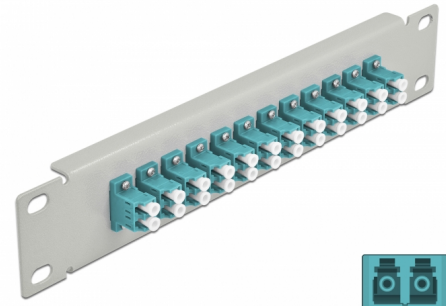

Delock 10" Fiber Optic Patch Panel 12 Port LC Duplex aqua 1U grey

Description

This patch panel by Delock is equipped with twelve LC Duplex fiber optic couplers and is suitable for installation in a 10" network cabinet. With the LC Duplex couplers, fiber optic male connectors can be easily connected to each other.

Item no. 66789

EAN: 4043619667895

Country of origin: China

Package: Box

Technical details

- Connectors:
 - 12 x LC Duplex female >
 - 12 x LC Duplex female
- For multi-mode fiber OM3
- Ceramic sleeve
- With dust cover
- Colour: aqua
- For mounting in 10" network cabinet, 1U
- 12 ports with LC Duplex couplers
- Housing material: metal
- Housing colour: grey
- Dimensions (LxWxH): ca. 254 x 44 x 10 mm

Package content

- 10" fiber optic patch panel

Images

Interface

Connector 1:	12 x LC Duplex female
Connector 2:	12 x LC Duplex female

Physical characteristics

Housing colour:	black
Housing material:	metal
Length:	254 mm
Width:	44 mm
Height:	10 mm
Colour:	aqua