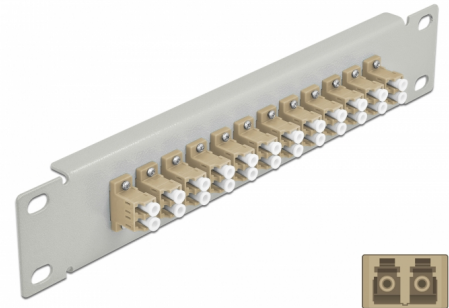

Delock 10" Fiber Optic Patch Panel 12 Port LC Duplex beige 1U grey

Description

This patch panel by Delock is equipped with twelve LC Duplex fiber optic couplers and is suitable for installation in a 10" network cabinet. With the LC Duplex couplers, fiber optic male connectors can be easily connected to each other.

Item no. 66788

EAN: 4043619667888

Country of origin: China

Package: Box

Technical details

- Connectors:
 - 12 x LC Duplex female >
 - 12 x LC Duplex female
- For multi-mode fiber OM1 / OM2
- Ceramic sleeve
- With dust cover
- Colour: beige
- For mounting in 10" network cabinet, 1U
- 12 ports with LC Duplex couplers
- Housing material: metal
- Housing colour: grey
- Dimensions (LxWxH): ca. 254 x 44 x 10 mm

Package content

- 10" fiber optic patch panel

Images

Interface

Connector 1:	12 x LC Duplex female
Connector 2:	12 x LC Duplex female

Physical characteristics

Housing colour:	black
Housing material:	metal
Length:	254 mm
Width:	44 mm
Height:	10 mm
Colour:	beige