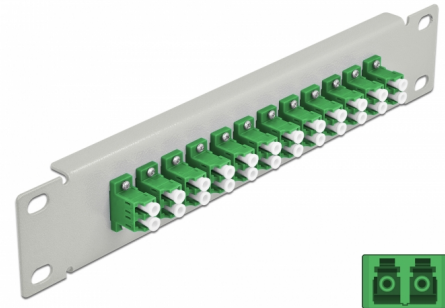

# Delock 10" Fiber Optic Patch Panel 12 Port LC Duplex green 1U grey

## Description

This patch panel by Delock is equipped with twelve LC Duplex fiber optic couplers and is suitable for installation in a 10" network cabinet. With the LC Duplex couplers, fiber optic male connectors can be easily connected to each other.

## Technical details

- Connectors:
  - 12 x LC Duplex female >
  - 12 x LC Duplex female
- For single-mode fiber
- Ceramic sleeve
- With dust cover
- Colour: green
- For mounting in 10" network cabinet, 1U
- 12 ports with LC Duplex couplers
- Housing material: metal
- Housing colour: grey
- Dimensions (LxWxH): ca. 254 x 44 x 10 mm

### Physical characteristics

Housing colour:	black
Housing material:	metal
Length:	254 mm
Width:	44 mm
Height:	10 mm
Colour:	green