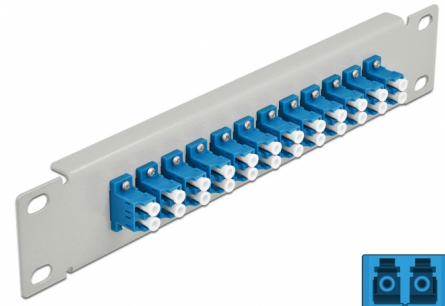

Delock 10" Fiber Optic Patch Panel 12 Port LC Duplex blue 1U grey

Description

This patch panel by Delock is equipped with twelve LC Duplex fiber optic couplers and is suitable for installation in a 10" network cabinet. With the LC Duplex couplers, fiber optic male connectors can be easily connected to each other.

Item no. 66786

EAN: 4043619667864

Country of origin: China

Package: Box

Technical details

- Connectors:
 - 12 x LC Duplex female >
 - 12 x LC Duplex female
- For single-mode fiber
- Ceramic sleeve
- With dust cover
- Colour: blue
- For mounting in 10" network cabinet, 1U
- 12 ports with LC Duplex couplers
- Housing material: metal
- Housing colour: grey
- Dimensions (LxWxH): ca. 254 x 44 x 10 mm

Package content

- 10" fiber optic patch panel

Images

Interface

Connector 1:	12 x LC Duplex female
Connector 2:	12 x LC Duplex female

Physical characteristics

Housing colour:	black
Housing material:	metal
Length:	254 mm
Width:	44 mm
Height:	10 mm
Colour:	blue