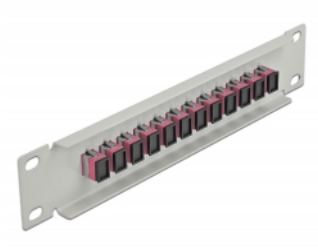

Delock 10" Fiber Optic Patch Panel 12 Port SC Simplex violet 1U grey

Description

This patch panel by Delock is equipped with twelve SC Simplex fiber optic couplers and is suitable for installation in a 10" network cabinet. With the SC Simplex couplers, fiber optic male connectors can be easily connected to each other.

Item no. 66785

EAN: 4043619667857

Country of origin: China

Package: Box

Technical details

- Connectors:
 - 12 x SC Simplex female >
 - 12 x SC Simplex female
- For multi-mode fiber OM3
- Ceramic sleeve
- With dust cover
- Colour: violet
- For mounting in 10" network cabinet, 1U
- 12 ports with SC Simplex couplers
- Housing material: metal
- Housing colour: grey
- Dimensions (LxWxH): ca. 254 x 44 x 10 mm

Package content

- 10" fiber optic patch panel

Images

Interface

Connector 1:	12 x SC Simplex female
Connector 2:	12 x SC Simplex female

Physical characteristics

Housing colour:	grey
Housing material:	metal
Length:	254 mm
Width:	44 mm
Height:	10 mm
Colour:	violet