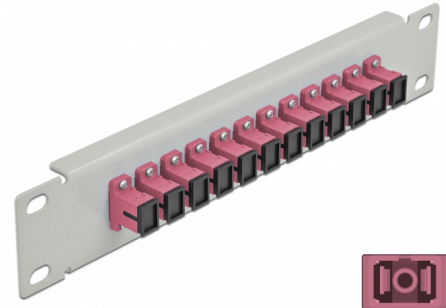

Delock 10" Fiber Optic Patch Panel 12 Port SC Simplex violet 1U grey

Description

This patch panel by Delock is equipped with twelve SC Simplex fiber optic couplers and is suitable for installation in a 10" network cabinet. With the SC Simplex couplers, fiber optic male connectors can be easily connected to each other.

Item no. 66785

EAN: 4043619667857

Country of origin: China

Package: Box

Technical details

- Connectors:
 - 12 x SC Simplex female >
 - 12 x SC Simplex female
- For multi-mode fiber OM3
- Ceramic sleeve
- With dust cover
- Colour: violet
- For mounting in 10" network cabinet, 1U
- 12 ports with SC Simplex couplers
- Housing material: metal
- Housing colour: grey
- Dimensions (LxWxH): ca. 254 x 44 x 10 mm

Package content

- 10" fiber optic patch panel

Images

Interface

Connector 1:	12 x SC Simplex female
Connector 2:	12 x SC Simplex female

Physical characteristics

Housing colour:	grey
Housing material:	metal
Length:	254 mm
Width:	44 mm
Height:	10 mm
Colour:	violet