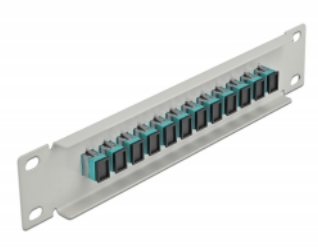

Delock 10" Fiber Optic Patch Panel 12 Port SC Simplex aqua 1U grey

Description

This patch panel by Delock is equipped with twelve SC Simplex fiber optic couplers and is suitable for installation in a 10" network cabinet. With the SC Simplex couplers, fiber optic male connectors can be easily connected to each other.

Item no. 66784

EAN: 4043619667840

Country of origin: China

Package: Box

Technical details

- Connectors:
 - 12 x SC Simplex female >
 - 12 x SC Simplex female
- For multi-mode fiber OM3
- Ceramic sleeve
- With dust cover
- Colour: aqua
- For mounting in 10" network cabinet, 1U
- 12 ports with SC Simplex couplers
- Housing material: metal
- Housing colour: grey
- Dimensions (LxWxH): ca. 254 x 44 x 10 mm

Package content

- 10" fiber optic patch panel

Images

Interface

Connector 1:	12 x SC Simplex female
Connector 2:	12 x SC Simplex female

Physical characteristics

Housing colour:	grey
Housing material:	metal
Length:	254 mm
Width:	44 mm
Height:	10 mm
Colour:	aqua