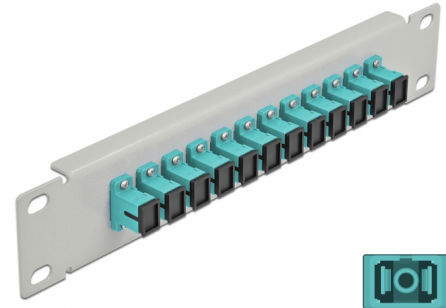

Delock 10" Fiber Optic Patch Panel 12 Port SC Simplex aqua 1U grey

Description

This patch panel by Delock is equipped with twelve SC Simplex fiber optic couplers and is suitable for installation in a 10" network cabinet. With the SC Simplex couplers, fiber optic male connectors can be easily connected to each other.

Item no. 66784

EAN: 4043619667840

Country of origin: China

Package: Box

Technical details

- Connectors:
 - 12 x SC Simplex female >
 - 12 x SC Simplex female
- For multi-mode fiber OM3
- Ceramic sleeve
- With dust cover
- Colour: aqua
- For mounting in 10" network cabinet, 1U
- 12 ports with SC Simplex couplers
- Housing material: metal
- Housing colour: grey
- Dimensions (LxWxH): ca. 254 x 44 x 10 mm

Package content

- 10" fiber optic patch panel

Images

Interface

Connector 1:	12 x SC Simplex female
Connector 2:	12 x SC Simplex female

Physical characteristics

Housing colour:	grey
Housing material:	metal
Length:	254 mm
Width:	44 mm
Height:	10 mm
Colour:	aqua