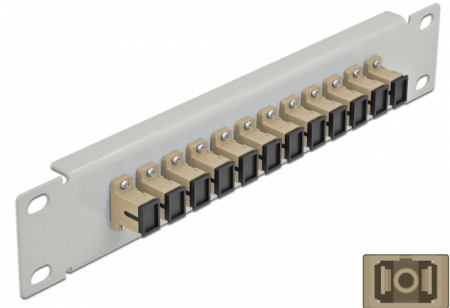

Delock 10" Fiber Optic Patch Panel 12 Port SC Simplex beige 1U grey

Description

This patch panel by Delock is equipped with twelve SC Simplex fiber optic couplers and is suitable for installation in a 10" network cabinet. With the SC Simplex couplers, fiber optic male connectors can be easily connected to each other.

Item no. 66783

EAN: 4043619667833

Country of origin: China

Package: Box

Technical details

- Connectors:
 - 12 x SC Simplex female >
 - 12 x SC Simplex female
- For multi-mode fiber OM1 / OM2
- Ceramic sleeve
- With dust cover
- Colour: beige
- For mounting in 10" network cabinet, 1U
- 12 ports with SC Simplex couplers
- Housing material: metal
- Housing colour: grey
- Dimensions (LxWxH): ca. 254 x 44 x 10 mm

Package content

- 10" fiber optic patch panel

Images

Interface

Connector 1:	12 x SC Simplex female
Connector 2:	12 x SC Simplex female

Physical characteristics

Housing colour:	grey
Housing material:	metal
Length:	254 mm
Width:	44 mm
Height:	10 mm
Colour:	beige