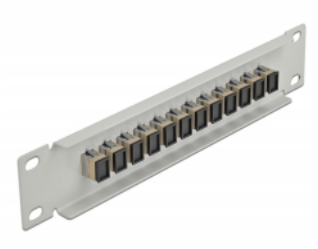

Delock 10" Fiber Optic Patch Panel 12 Port SC Simplex beige 1U grey

Description

This patch panel by Delock is equipped with twelve SC Simplex fiber optic couplers and is suitable for installation in a 10" network cabinet. With the SC Simplex couplers, fiber optic male connectors can be easily connected to each other.

Item no. 66783

EAN: 4043619667833

Country of origin: China

Package: Box

Technical details

- Connectors:
 - 12 x SC Simplex female >
 - 12 x SC Simplex female
- For multi-mode fiber OM1 / OM2
- Ceramic sleeve
- With dust cover
- Colour: beige
- For mounting in 10" network cabinet, 1U
- 12 ports with SC Simplex couplers
- Housing material: metal
- Housing colour: grey
- Dimensions (LxWxH): ca. 254 x 44 x 10 mm

Package content

- 10" fiber optic patch panel

Images

Interface

Connector 1:	12 x SC Simplex female
Connector 2:	12 x SC Simplex female

Physical characteristics

Housing colour:	grey
Housing material:	metal
Length:	254 mm
Width:	44 mm
Height:	10 mm
Colour:	beige