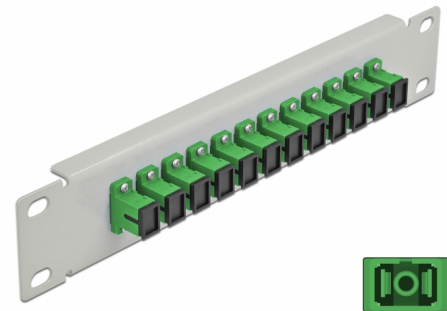

Delock 10" Fiber Optic Patch Panel 12 Port SC Simplex green 1U grey

Description

This patch panel by Delock is equipped with twelve SC Simplex fiber optic couplers and is suitable for installation in a 10" network cabinet. With the SC Simplex couplers, fiber optic male connectors can be easily connected to each other.

Item no. 66782

EAN: 4043619667826

Country of origin: China

Package: Box

Technical details

- Connectors:
 - 12 x SC Simplex female >
 - 12 x SC Simplex female
- For single-mode fiber
- Ceramic sleeve
- With dust cover
- Colour: green
- For mounting in 10" network cabinet, 1U
- 12 ports with SC Simplex couplers
- Housing material: metal
- Housing colour: grey
- Dimensions (LxWxH): ca. 254 x 44 x 10 mm

Package content

- 10" fiber optic patch panel

Images

Interface

| | |
|--------------|------------------------|
| Connector 1: | 12 x SC Simplex female |
| Connector 2: | 12 x SC Simplex female |

Physical characteristics

| | |
|-------------------|--------|
| Housing colour: | grey |
| Housing material: | metal |
| Length: | 254 mm |
| Width: | 44 mm |
| Height: | 10 mm |
| Colour: | green |