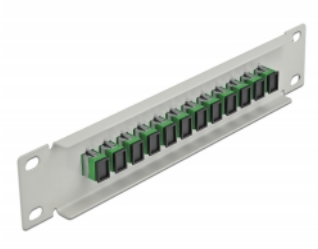

Delock 10" Fiber Optic Patch Panel 12 Port SC Simplex green 1U grey

Description

This patch panel by Delock is equipped with twelve SC Simplex fiber optic couplers and is suitable for installation in a 10" network cabinet. With the SC Simplex couplers, fiber optic male connectors can be easily connected to each other.

Item no. 66782

EAN: 4043619667826

Country of origin: China

Package: Box

Technical details

- Connectors:
 - 12 x SC Simplex female >
 - 12 x SC Simplex female
- For single-mode fiber
- Ceramic sleeve
- With dust cover
- Colour: green
- For mounting in 10" network cabinet, 1U
- 12 ports with SC Simplex couplers
- Housing material: metal
- Housing colour: grey
- Dimensions (LxWxH): ca. 254 x 44 x 10 mm

Package content

- 10" fiber optic patch panel

Images

Interface

| | |
|--------------|------------------------|
| Connector 1: | 12 x SC Simplex female |
| Connector 2: | 12 x SC Simplex female |

Physical characteristics

| | |
|-------------------|--------|
| Housing colour: | grey |
| Housing material: | metal |
| Length: | 254 mm |
| Width: | 44 mm |
| Height: | 10 mm |
| Colour: | green |