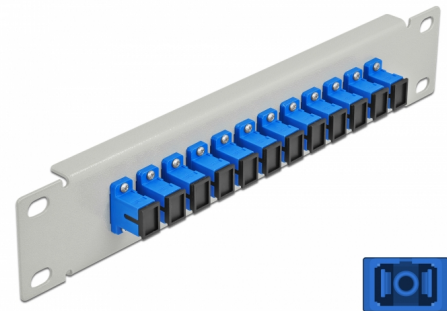

Delock 10" Fiber Optic Patch Panel 12 Port SC Simplex blue 1U grey

Description

This patch panel by Delock is equipped with twelve SC Simplex fiber optic couplers and is suitable for installation in a 10" network cabinet. With the SC Simplex couplers, fiber optic male connectors can be easily connected to each other.

Item no. 66781

EAN: 4043619667819

Country of origin: China

Package: Box

Technical details

- Connectors:
 - 12 x SC Simplex female >
 - 12 x SC Simplex female
- For single-mode fiber
- Ceramic sleeve
- With dust cover
- Colour: blue
- For mounting in 10" network cabinet, 1U
- 12 ports with SC Simplex couplers
- Housing material: metal
- Housing colour: grey
- Dimensions (LxWxH): ca. 254 x 44 x 10 mm

Package content

- 10" fiber optic patch panel

Images

Interface

Connector 1:	12 x SC Simplex female
Connector 2:	12 x SC Simplex female

Physical characteristics

Housing colour:	grey
Housing material:	metal
Length:	254 mm
Width:	44 mm
Height:	10 mm
Colour:	blue