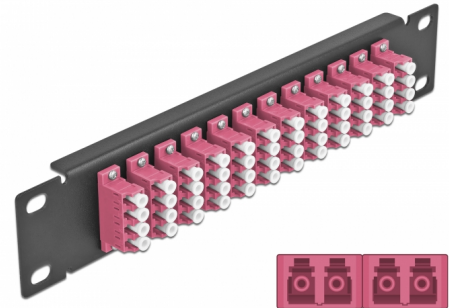

# Delock 10" Fiber Optic Patch Panel 12 Port LC Quad violet 1U black

## Description

This patch panel by Delock is equipped with twelve LC Quad fiber optic couplers and is suitable for installation in a 10" network cabinet. With the LC Quad couplers, fiber optic male connectors can be easily connected to each other.

## Technical details

- Connectors:
  - 12 x LC Quad female >
  - 12 x LC Quad female
- For multi-mode fiber OM4
- Ceramic sleeve
- With dust cover
- Colour: violet
- For mounting in 10" network cabinet, 1U
- 12 ports with LC Quad couplers
- Housing material: metal
- Housing colour: black
- Dimensions (LxWxH): ca. 254 x 44 x 10 mm

### Physical characteristics

Housing colour:	black
Housing material:	metal
Length:	254 mm
Width:	44 mm
Height:	10 mm
Colour:	violet