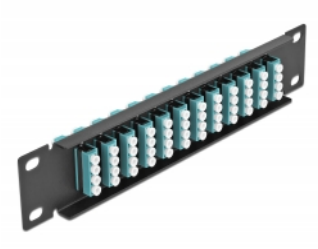

Delock 10" Fiber Optic Patch Panel 12 Port LC Quad aqua 1U black

Description

This patch panel by Delock is equipped with twelve LC Quad fiber optic couplers and is suitable for installation in a 10" network cabinet. With the LC Quad couplers, fiber optic male connectors can be easily connected to each other.

Item no. 66779

EAN: 4043619667796

Country of origin: China

Package: Box

Technical details

- Connectors:
 - 12 x LC Quad female >
 - 12 x LC Quad female
- For multi-mode fiber OM3
- Ceramic sleeve
- With dust cover
- Colour: aqua
- For mounting in 10" network cabinet, 1U
- 12 ports with LC Quad couplers
- Housing material: metal
- Housing colour: black
- Dimensions (LxWxH): ca. 254 x 44 x 10 mm

Package content

- 10" fiber optic patch panel

Images

Interface

Connector 1:	12 x LC Quad female
Connector 2:	12 x LC Quad female

Physical characteristics

Housing colour:	black
Housing material:	metal
Length:	254 mm
Width:	44 mm
Height:	10 mm
Colour:	aqua