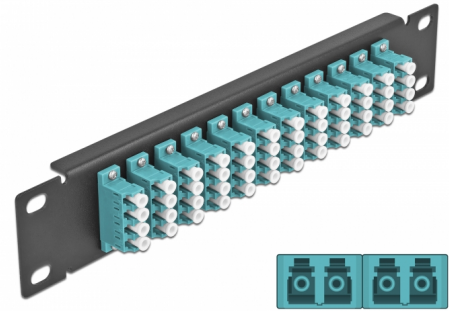

Delock 10" Fiber Optic Patch Panel 12 Port LC Quad aqua 1U black

Description

This patch panel by Delock is equipped with twelve LC Quad fiber optic couplers and is suitable for installation in a 10" network cabinet. With the LC Quad couplers, fiber optic male connectors can be easily connected to each other.

Item no. 66779

EAN: 4043619667796

Country of origin: China

Package: Box

Technical details

- Connectors:
 - 12 x LC Quad female >
 - 12 x LC Quad female
- For multi-mode fiber OM3
- Ceramic sleeve
- With dust cover
- Colour: aqua
- For mounting in 10" network cabinet, 1U
- 12 ports with LC Quad couplers
- Housing material: metal
- Housing colour: black
- Dimensions (LxWxH): ca. 254 x 44 x 10 mm

Package content

- 10" fiber optic patch panel

Images

Interface

Connector 1:	12 x LC Quad female
Connector 2:	12 x LC Quad female

Physical characteristics

Housing colour:	black
Housing material:	metal
Length:	254 mm
Width:	44 mm
Height:	10 mm
Colour:	aqua