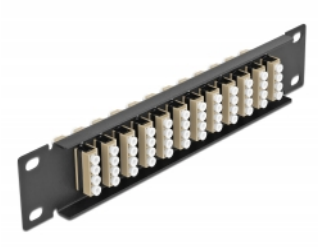

Delock 10" Fiber Optic Patch Panel 12 Port LC Quad beige 1U black

Description

This patch panel by Delock is equipped with twelve LC Quad fiber optic couplers and is suitable for installation in a 10" network cabinet. With the LC Quad couplers, fiber optic male connectors can be easily connected to each other.

Item no. 66778

EAN: 4043619667789

Country of origin: China

Package: Box

Technical details

- Connectors:
 - 12 x LC Quad female >
 - 12 x LC Quad female
- For multi-mode fiber OM1 / OM2
- Ceramic sleeve
- With dust cover
- Colour: beige
- For mounting in 10" network cabinet, 1U
- 12 ports with LC Quad couplers
- Housing material: metal
- Housing colour: black
- Dimensions (LxWxH): ca. 254 x 44 x 10 mm

Package content

- 10" fiber optic patch panel

Images

Interface

Connector 1:	12 x LC Quad female
Connector 2:	12 x LC Quad female

Physical characteristics

Housing colour:	black
Housing material:	metal
Length:	254 mm
Width:	44 mm
Height:	10 mm
Colour:	beige