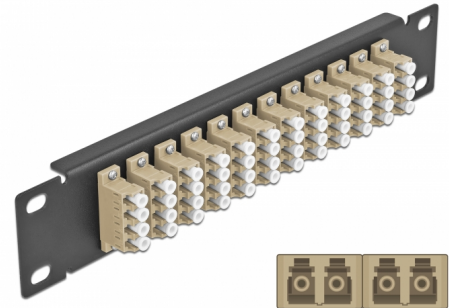

Delock 10" Fiber Optic Patch Panel 12 Port LC Quad beige 1U black

Description

This patch panel by Delock is equipped with twelve LC Quad fiber optic couplers and is suitable for installation in a 10" network cabinet. With the LC Quad couplers, fiber optic male connectors can be easily connected to each other.

Item no. 66778

EAN: 4043619667789

Country of origin: China

Package: Box

Technical details

- Connectors:
 - 12 x LC Quad female >
 - 12 x LC Quad female
- For multi-mode fiber OM1 / OM2
- Ceramic sleeve
- With dust cover
- Colour: beige
- For mounting in 10" network cabinet, 1U
- 12 ports with LC Quad couplers
- Housing material: metal
- Housing colour: black
- Dimensions (LxWxH): ca. 254 x 44 x 10 mm

Package content

- 10" fiber optic patch panel

Images

Interface

Connector 1:	12 x LC Quad female
Connector 2:	12 x LC Quad female

Physical characteristics

Housing colour:	black
Housing material:	metal
Length:	254 mm
Width:	44 mm
Height:	10 mm
Colour:	beige