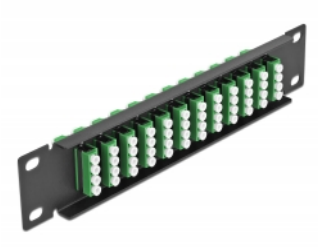

Delock 10" Fiber Optic Patch Panel 12 Port LC Quad green 1U black

Description

This patch panel by Delock is equipped with twelve LC Quad fiber optic couplers and is suitable for installation in a 10" network cabinet. With the LC Quad couplers, fiber optic male connectors can be easily connected to each other.

Item no. 66777

EAN: 4043619667772

Country of origin: China

Package: Box

Technical details

- Connectors:
 - 12 x LC Quad female >
 - 12 x LC Quad female
- For single-mode fiber
- Ceramic sleeve
- With dust cover
- Colour: green
- For mounting in 10" network cabinet, 1U
- 12 ports with LC Quad couplers
- Housing material: metal
- Housing colour: black
- Dimensions (LxWxH): ca. 254 x 44 x 10 mm

Package content

- 10" fiber optic patch panel

Images

Interface

Connector 1:	12 x LC Quad female
Connector 2:	12 x LC Quad female

Physical characteristics

Housing colour:	black
Housing material:	metal
Length:	254 mm
Width:	44 mm
Height:	10 mm
Colour:	green