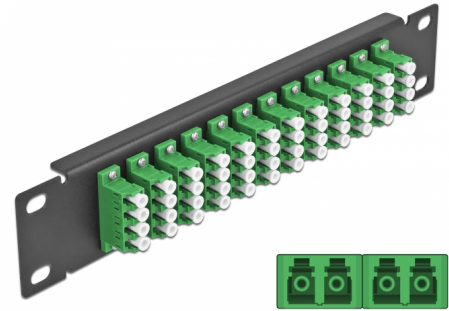

Delock 10" Fiber Optic Patch Panel 12 Port LC Quad green 1U black

Description

This patch panel by Delock is equipped with twelve LC Quad fiber optic couplers and is suitable for installation in a 10" network cabinet. With the LC Quad couplers, fiber optic male connectors can be easily connected to each other.

Item no. 66777

EAN: 4043619667772

Country of origin: China

Package: Box

Technical details

- Connectors:
 - 12 x LC Quad female >
 - 12 x LC Quad female
- For single-mode fiber
- Ceramic sleeve
- With dust cover
- Colour: green
- For mounting in 10" network cabinet, 1U
- 12 ports with LC Quad couplers
- Housing material: metal
- Housing colour: black
- Dimensions (LxWxH): ca. 254 x 44 x 10 mm

Package content

- 10" fiber optic patch panel

Images

Interface

Connector 1:	12 x LC Quad female
Connector 2:	12 x LC Quad female

Physical characteristics

Housing colour:	black
Housing material:	metal
Length:	254 mm
Width:	44 mm
Height:	10 mm
Colour:	green