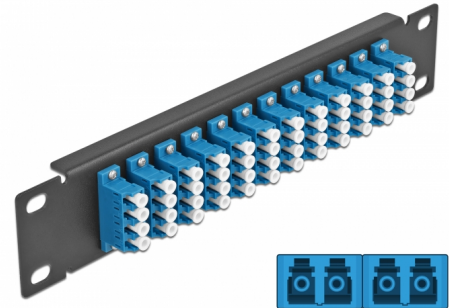

Delock 10" Fiber Optic Patch Panel 12 Port LC Quad blue 1U black

Description

This patch panel by Delock is equipped with twelve LC Quad fiber optic couplers and is suitable for installation in a 10" network cabinet. With the LC Quad couplers, fiber optic male connectors can be easily connected to each other.

Item no. 66776

EAN: 4043619667765

Country of origin: China

Package: Box

Technical details

- Connectors:
 - 12 x LC Quad female >
 - 12 x LC Quad female
- For single-mode fiber
- Ceramic sleeve
- With dust cover
- Colour: blue
- For mounting in 10" network cabinet, 1U
- 12 ports with LC Quad couplers
- Housing material: metal
- Housing colour: black
- Dimensions (LxWxH): ca. 254 x 44 x 10 mm

Package content

- 10" fiber optic patch panel

Images

Interface

Connector 1:	12 x LC Quad female
Connector 2:	12 x LC Quad female

Physical characteristics

Housing colour:	black
Housing material:	metal
Length:	254 mm
Width:	44 mm
Height:	10 mm
Colour:	blue