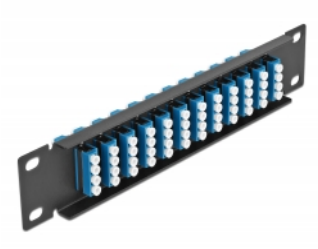

Delock 10" Fiber Optic Patch Panel 12 Port LC Quad blue 1U black

Description

This patch panel by Delock is equipped with twelve LC Quad fiber optic couplers and is suitable for installation in a 10" network cabinet. With the LC Quad couplers, fiber optic male connectors can be easily connected to each other.

Item no. 66776

EAN: 4043619667765

Country of origin: China

Package: Box

Technical details

- Connectors:
 - 12 x LC Quad female >
 - 12 x LC Quad female
- For single-mode fiber
- Ceramic sleeve
- With dust cover
- Colour: blue
- For mounting in 10" network cabinet, 1U
- 12 ports with LC Quad couplers
- Housing material: metal
- Housing colour: black
- Dimensions (LxWxH): ca. 254 x 44 x 10 mm

Package content

- 10" fiber optic patch panel

Images

Interface

Connector 1:	12 x LC Quad female
Connector 2:	12 x LC Quad female

Physical characteristics

Housing colour:	black
Housing material:	metal
Length:	254 mm
Width:	44 mm
Height:	10 mm
Colour:	blue