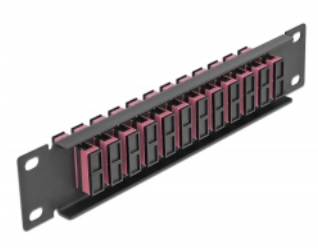

Delock 10" Fiber Optic Patch Panel 12 Port SC Duplex violet 1U black

Description

This patch panel by Delock is equipped with twelve SC Duplex fiber optic couplers and is suitable for installation in a 10" network cabinet. With the SC Duplex couplers, fiber optic male connectors can be easily connected to each other.

Item no. 66775

EAN: 4043619667758

Country of origin: China

Package: Box

Technical details

- Connectors:
 - 12 x SC Duplex female >
 - 12 x SC Duplex female
- For multi-mode fiber OM4
- Ceramic sleeve
- With dust cover
- Colour: violet
- For mounting in 10" network cabinet, 1U
- 12 ports with SC Duplex couplers
- Housing material: metal
- Housing colour: black
- Dimensions (LxWxH): ca. 254 x 44 x 10 mm

Package content

- 10" fiber optic patch panel

Images

Interface

| | |
|--------------|-----------------------|
| Connector 1: | 12 x SC Duplex female |
| Connector 2: | 12 x SC Duplex female |

Physical characteristics

| | |
|-------------------|--------|
| Housing colour: | black |
| Housing material: | metal |
| Length: | 254 mm |
| Width: | 44 mm |
| Height: | 10 mm |
| Colour: | violet |