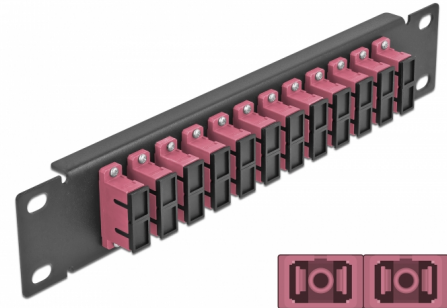

Delock 10" Fiber Optic Patch Panel 12 Port SC Duplex violet 1U black

Description

This patch panel by Delock is equipped with twelve SC Duplex fiber optic couplers and is suitable for installation in a 10" network cabinet. With the SC Duplex couplers, fiber optic male connectors can be easily connected to each other.

Item no. 66775

EAN: 4043619667758

Country of origin: China

Package: Box

Technical details

- Connectors:
 - 12 x SC Duplex female >
 - 12 x SC Duplex female
- For multi-mode fiber OM4
- Ceramic sleeve
- With dust cover
- Colour: violet
- For mounting in 10" network cabinet, 1U
- 12 ports with SC Duplex couplers
- Housing material: metal
- Housing colour: black
- Dimensions (LxWxH): ca. 254 x 44 x 10 mm

Package content

- 10" fiber optic patch panel

Images

Interface

| | |
|--------------|-----------------------|
| Connector 1: | 12 x SC Duplex female |
| Connector 2: | 12 x SC Duplex female |

Physical characteristics

| | |
|-------------------|--------|
| Housing colour: | black |
| Housing material: | metal |
| Length: | 254 mm |
| Width: | 44 mm |
| Height: | 10 mm |
| Colour: | violet |