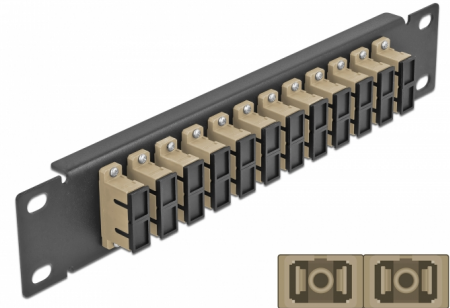

# Delock 10" Fiber Optic Patch Panel 12 Port SC Duplex beige 1U black

## Description

This patch panel by Delock is equipped with twelve SC Duplex fiber optic couplers and is suitable for installation in a 10" network cabinet. With the SC Duplex couplers, fiber optic male connectors can be easily connected to each other.

## Technical details

- Connectors:
  - 12 x SC Duplex female >
  - 12 x SC Duplex female
- For multi-mode fiber OM1 / OM2
- Ceramic sleeve
- With dust cover
- Colour: beige
- For mounting in 10" network cabinet, 1U
- 12 ports with SC Duplex couplers
- Housing material: metal
- Housing colour: black
- Dimensions (LxWxH): ca. 254 x 44 x 10 mm

### Physical characteristics

Housing colour:	black
Housing material:	metal
Length:	254 mm
Width:	44 mm
Height:	10 mm
Colour:	beige