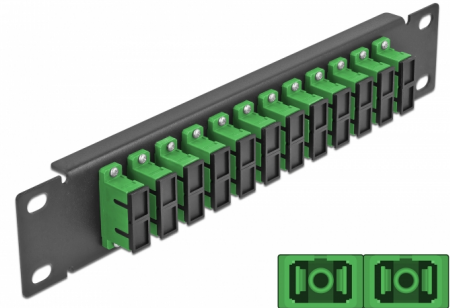

Delock 10" Fiber Optic Patch Panel 12 Port SC Duplex green 1U black

Description

This patch panel by Delock is equipped with twelve SC Duplex fiber optic couplers and is suitable for installation in a 10" network cabinet. With the SC Duplex couplers, fiber optic male connectors can be easily connected to each other.

Item no. 66772

EAN: 4043619667727

Country of origin: China

Package: Box

Technical details

- Connectors:
 - 12 x SC Duplex female >
 - 12 x SC Duplex female
- For single-mode fiber
- Ceramic sleeve
- With dust cover
- Colour: green
- For mounting in 10" network cabinet, 1U
- 12 ports with SC Duplex couplers
- Housing material: metal
- Housing colour: black
- Dimensions (LxWxH): ca. 254 x 44 x 10 mm

Package content

- 10" fiber optic patch panel

Images

Interface

Connector 1:	12 x SC Duplex female
Connector 2:	12 x SC Duplex female

Physical characteristics

Housing colour:	black
Housing material:	metal
Length:	254 mm
Width:	44 mm
Height:	10 mm
Colour:	green