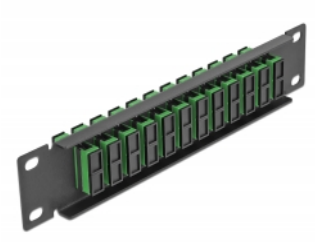

Delock 10" Fiber Optic Patch Panel 12 Port SC Duplex green 1U black

Description

This patch panel by Delock is equipped with twelve SC Duplex fiber optic couplers and is suitable for installation in a 10" network cabinet. With the SC Duplex couplers, fiber optic male connectors can be easily connected to each other.

Item no. 66772

EAN: 4043619667727

Country of origin: China

Package: Box

Technical details

- Connectors:
 - 12 x SC Duplex female >
 - 12 x SC Duplex female
- For single-mode fiber
- Ceramic sleeve
- With dust cover
- Colour: green
- For mounting in 10" network cabinet, 1U
- 12 ports with SC Duplex couplers
- Housing material: metal
- Housing colour: black
- Dimensions (LxWxH): ca. 254 x 44 x 10 mm

Package content

- 10" fiber optic patch panel

Images

Interface

Connector 1:	12 x SC Duplex female
Connector 2:	12 x SC Duplex female

Physical characteristics

Housing colour:	black
Housing material:	metal
Length:	254 mm
Width:	44 mm
Height:	10 mm
Colour:	green