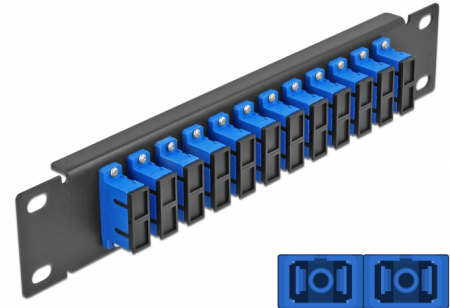

Delock 10" Fiber Optic Patch Panel 12 Port SC Duplex blue 1U black

Description

This patch panel by Delock is equipped with twelve SC Duplex fiber optic couplers and is suitable for installation in a 10" network cabinet. With the SC Duplex couplers, fiber optic male connectors can be easily connected to each other.

Item no. 66771

EAN: 4043619667710

Country of origin: China

Package: Box

Technical details

- Connectors:
 - 12 x SC Duplex female >
 - 12 x SC Duplex female
- For single-mode fiber
- Ceramic sleeve
- With dust cover
- Colour: blue
- For mounting in 10" network cabinet, 1U
- 12 ports with SC Duplex couplers
- Housing material: metal
- Housing colour: black
- Dimensions (LxWxH): ca. 254 x 44 x 10 mm

Package content

- 10" fiber optic patch panel

Images

Interface

Connector 1:	12 x SC Duplex female
Connector 2:	12 x SC Duplex female

Physical characteristics

Housing colour:	black
Housing material:	metal
Length:	254 mm
Width:	44 mm
Height:	10 mm
Colour:	blue