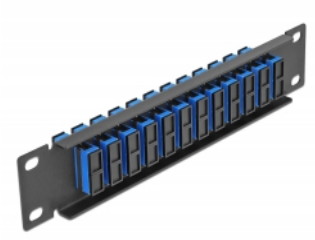

Delock 10" Fiber Optic Patch Panel 12 Port SC Duplex blue 1U black

Description

This patch panel by Delock is equipped with twelve SC Duplex fiber optic couplers and is suitable for installation in a 10" network cabinet. With the SC Duplex couplers, fiber optic male connectors can be easily connected to each other.

Item no. 66771

EAN: 4043619667710

Country of origin: China

Package: Box

Technical details

- Connectors:
 - 12 x SC Duplex female >
 - 12 x SC Duplex female
- For single-mode fiber
- Ceramic sleeve
- With dust cover
- Colour: blue
- For mounting in 10" network cabinet, 1U
- 12 ports with SC Duplex couplers
- Housing material: metal
- Housing colour: black
- Dimensions (LxWxH): ca. 254 x 44 x 10 mm

Package content

- 10" fiber optic patch panel

Images

Interface

Connector 1:	12 x SC Duplex female
Connector 2:	12 x SC Duplex female

Physical characteristics

Housing colour:	black
Housing material:	metal
Length:	254 mm
Width:	44 mm
Height:	10 mm
Colour:	blue